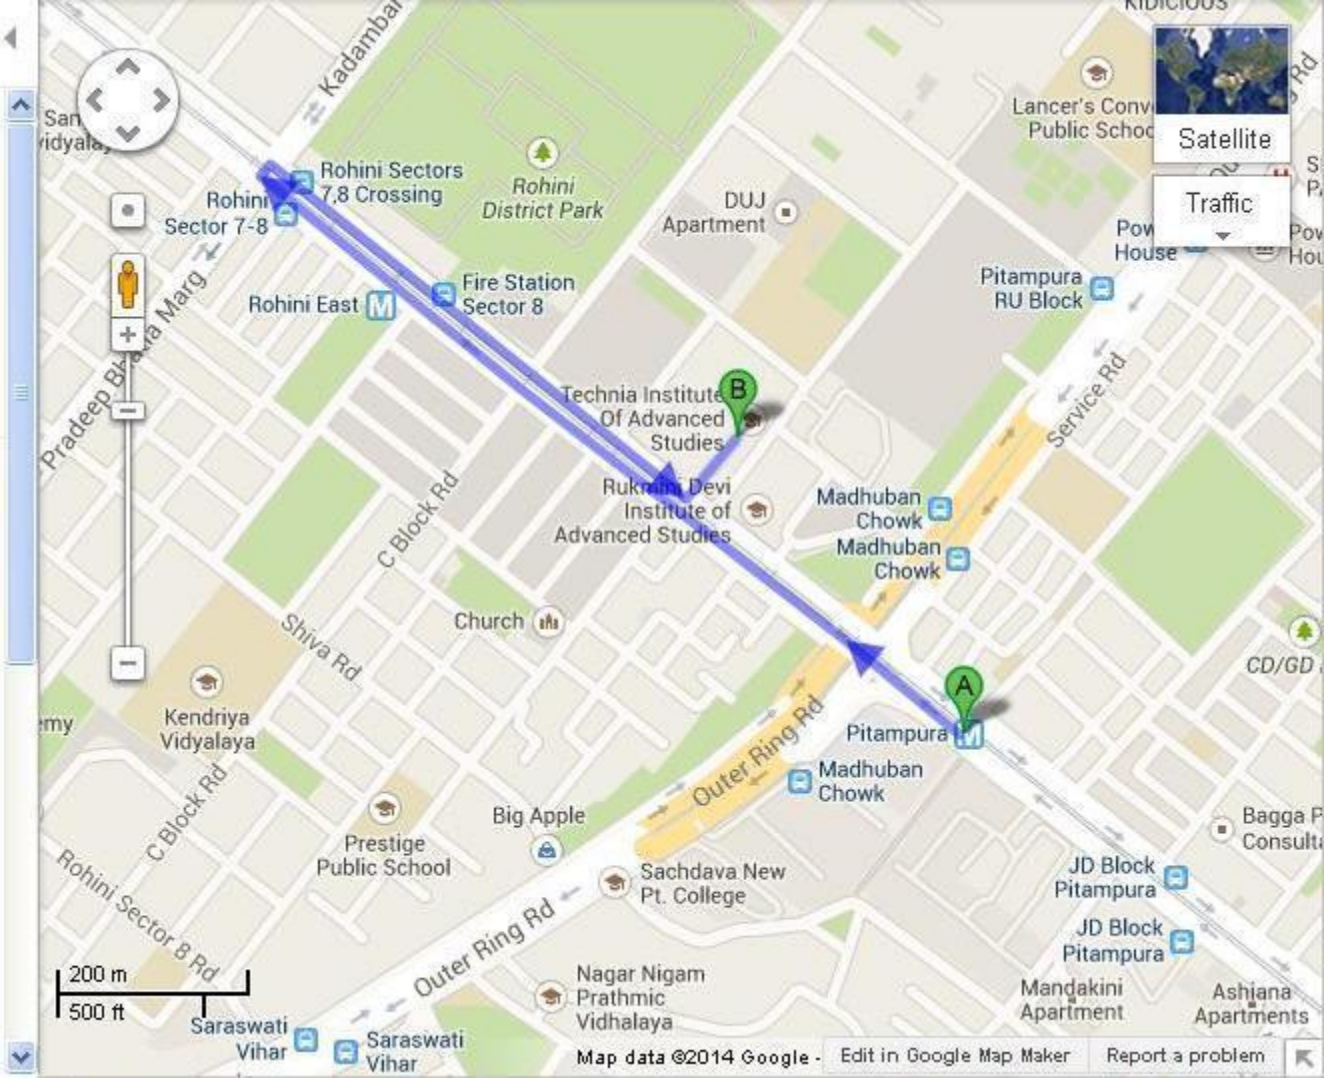

Get directions

My places

A

Pitampura Metro Station

B

Tecnia Auditorium

Add Destination - Show options

GET DIRECTIONS

Satellite

Traffic